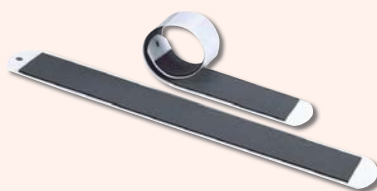

EZ Moves® Power Maxx Professional Furniture Lifter

Power Maxx Furniture Professional Lifter can help reduce the risk of back injuries by eliminating the need to lift and carry heavy items when moving. Size: 25"

05-02

EZ Moves® 4 ft. Pull Slides For CARPET

Extra long slides are ideal for moving appliances, filing cabinets or stacks of boxes. Attach straps (14-02) to aid in pulling. Size: 48" x 5"