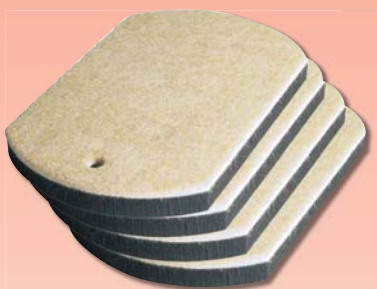

### EZ Moves<sup>®</sup> Furniture Slides™ For CARPET

One person can slide heavy furniture with ease. Works great on carpet. Remove and store after each use.

Size: 11 1/2" x 6 3/4"