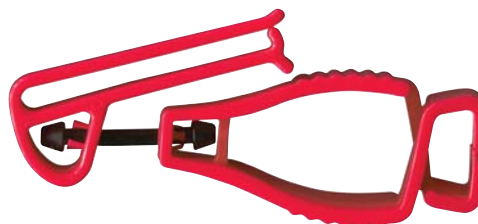

GLOVE HOLDER - BELT LOOP

- Proven to reduce glove loss and hand injuries
- High quality plastic which resists flex fatigue, non conductive & non corrosive
- Interlocking teeth securely fasten your gloves
- Simply loops over wearer's belt or waistband

KLEVER EXCEL

Diplomat
...the cutting edge