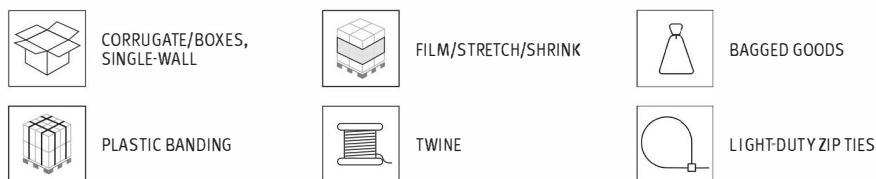

IDEALLY SUITED FOR

FEATURES AND HIGHLIGHTS

The Original Klever Cutter, now eco-friendly! Featuring a handle made from 75% recycled plastic, it is an ideal solution to support your company's sustainability objectives. This dual-sided, recessed blade safety cutter reduces cut injuries and damaged goods, offers 2X the usage, and brings new life to pre-consumer plastic waste.

- Handle made from 75% pre-consumer recycled plastic to support your ESG goals.
- 3rd Party Recycled Content Certified.
- Compact textured handle with narrow profile cuts a wide range of applications with ease.
- Concealed blade reduces cut injuries and damaged goods.
- Made with advanced plastic polymers and a high-quality carbon steel blade to offer the same strength and durability as the original Klever Cutter.
- Dual-sided blade openings doubles the usage.
- Ambidextrous.
- Disposable.
- Manufactured in the U.S.A. offering reduced CO2 emissions during shipping and supply chain reliability over imported alternatives.

UPC #	8-58461-00199-5
EAN #	0858461001995
HANDLE MATERIALS	Recycled Plastic
BLADE MATERIAL	Carbon steel
BLADE OPENING	0.10" / 2.54 mm
UNIT SIZE (L x W x H)	4.63" x 1.25" x 0.16" 117.48 mm x 31.75 mm x 3.96 mm
UNITWEIGHT	0.038 lbs / 0.02 kg
COLOR	Black
COUNTRY OF ORIGIN	USA
SCHEDULE B	8211.92.0001
REACH COMPLIANT	Yes